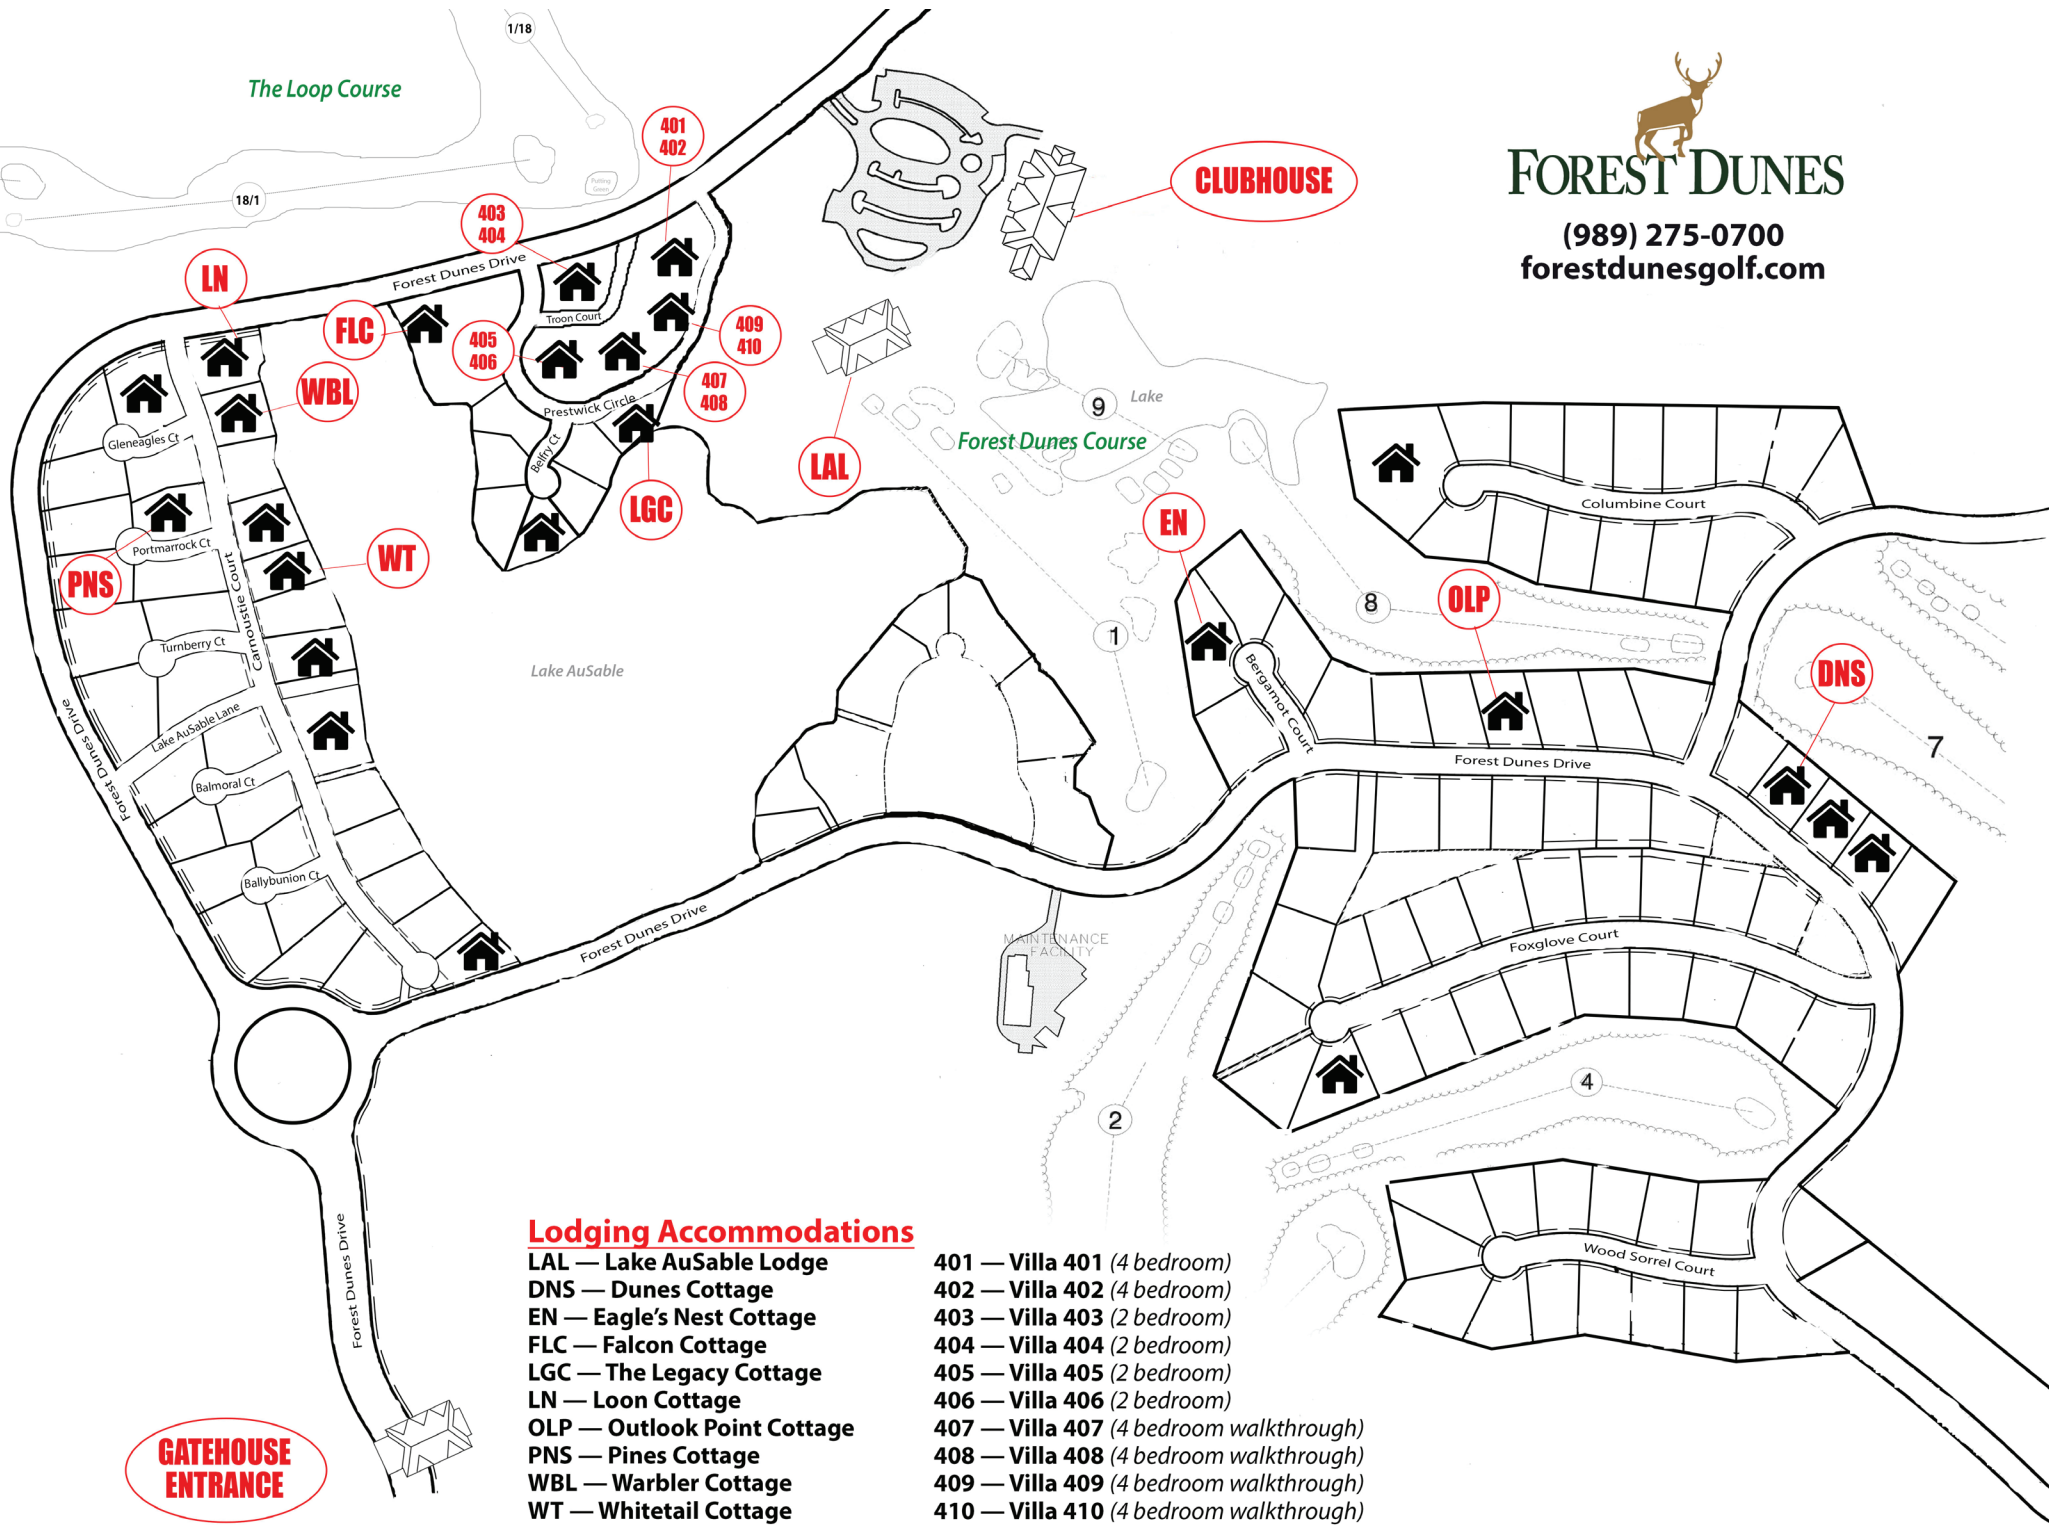

The Loop Course

FOREST DUNES

(989) 275-0700

forestdunesgolf.com

CLUBHOUSE

Lodging Accommodations

LAL — Lake AuSable Lodge

DNS — Dunes Cottage

EN — Eagle's Nest Cottage

FLC — Falcon Cottage

LGC — The Legacy Cottage

LN — Loon Cottage

OLP — Outlook Point Cottage

PNS — Pines Cottage

WBL — Warbler Cottage

WT — Whitetail Cottage

401 — Villa 401 (4 bedroom)

402 — Villa 402 (4 bedroom)

403 — Villa 403 (2 bedroom)

404 — Villa 404 (2 bedroom)

405 — Villa 405 (2 bedroom)

406 — Villa 406 (2 bedroom)

407 — Villa 407 (4 bedroom walkthrough)

408 — Villa 408 (4 bedroom walkthrough)

409 — Villa 409 (4 bedroom walkthrough)

410 — Villa 410 (4 bedroom walkthrough)

**GATEHOUSE
ENTRANCE**